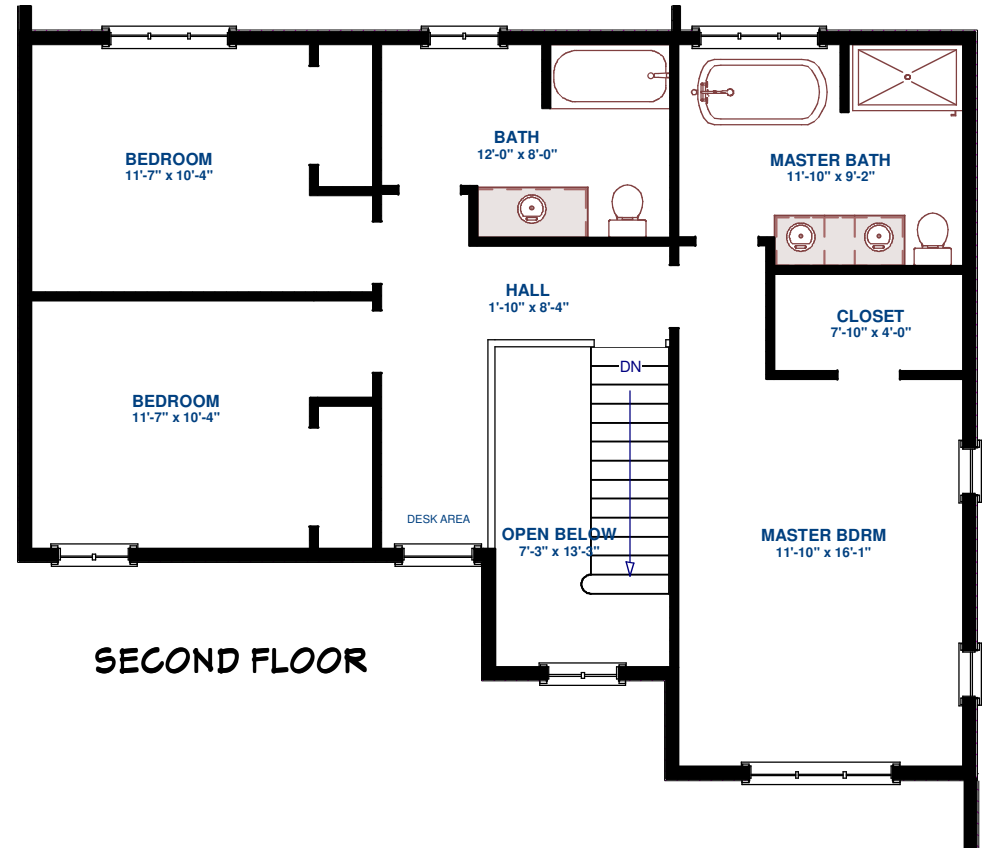

THE BOXWOOD II

2173 SQFT

SIGNATURE
HOMES LTD.

MAIN FLOOR

SECOND FLOOR

THE BOXWOOD II
2173 SQFT

SIGNATURE
HOMES LTD.