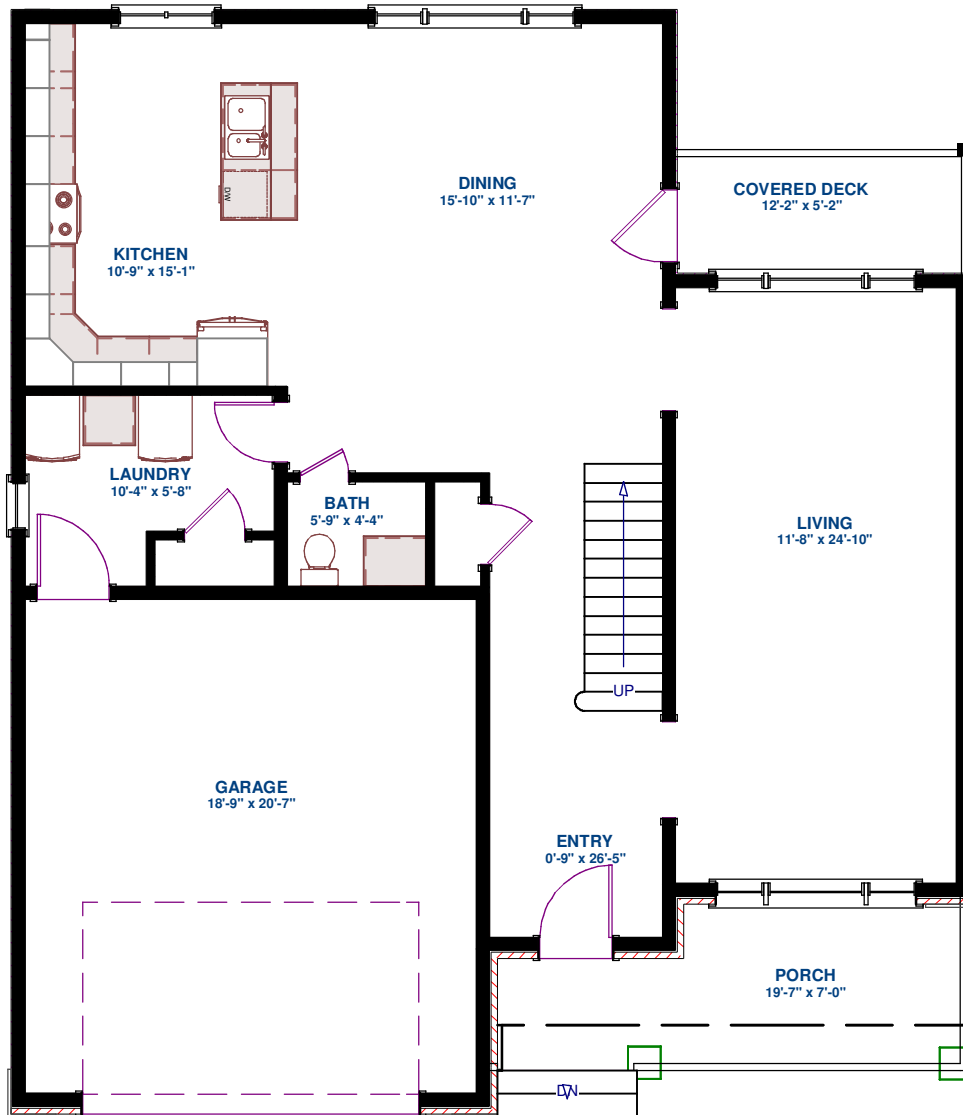

THE BOXWOOD II

2173 SQFT

SIGNATURE
HOMES LTD.

MAIN FLOOR

SECOND FLOOR

THE BOXWOOD II
2173 SQFT

SIGNATURE
HOMES LTD.