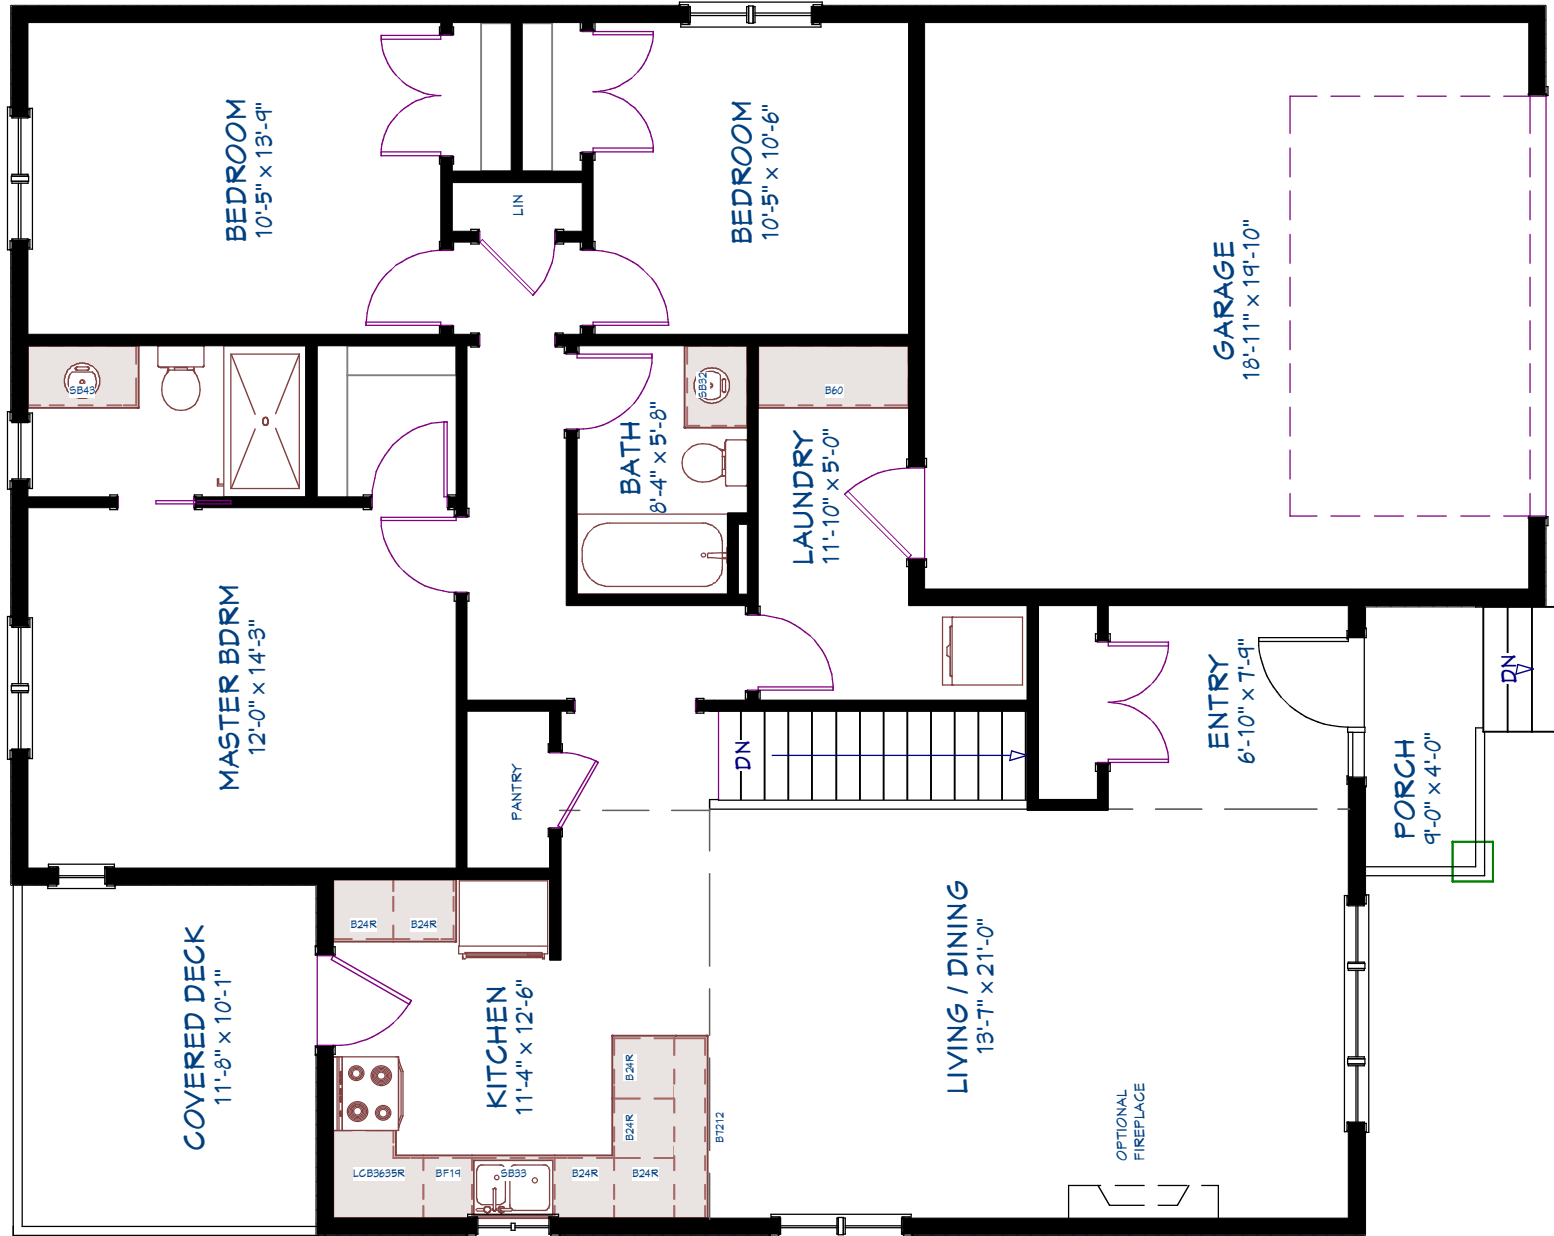

THE MULBERRY
1441 SQFT

SIGNATURE
HOMES LTD.

THE MULBERRY

1441 SQFT

SIGNATURE
HOMES LTD.