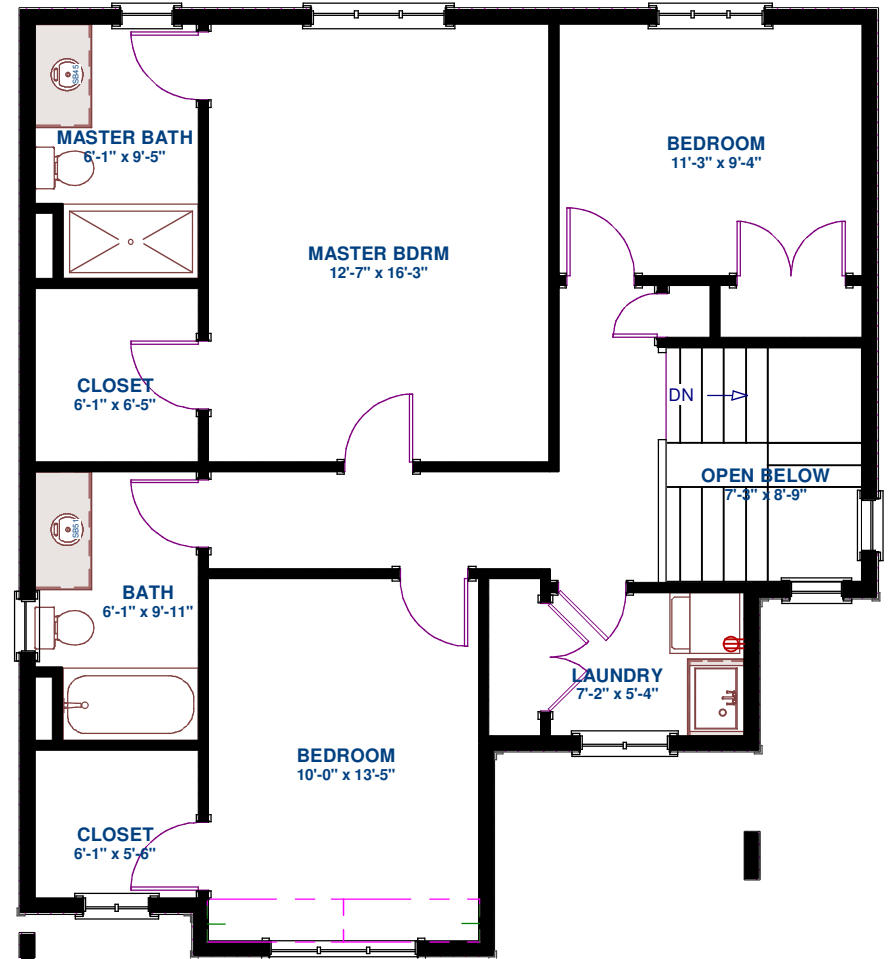

THE ORCHID

1744 SQFT

SIGNATURE
HOMES LTD.

THE ORCHID
1744 SQFT

SIGNATURE
HOMES LTD.