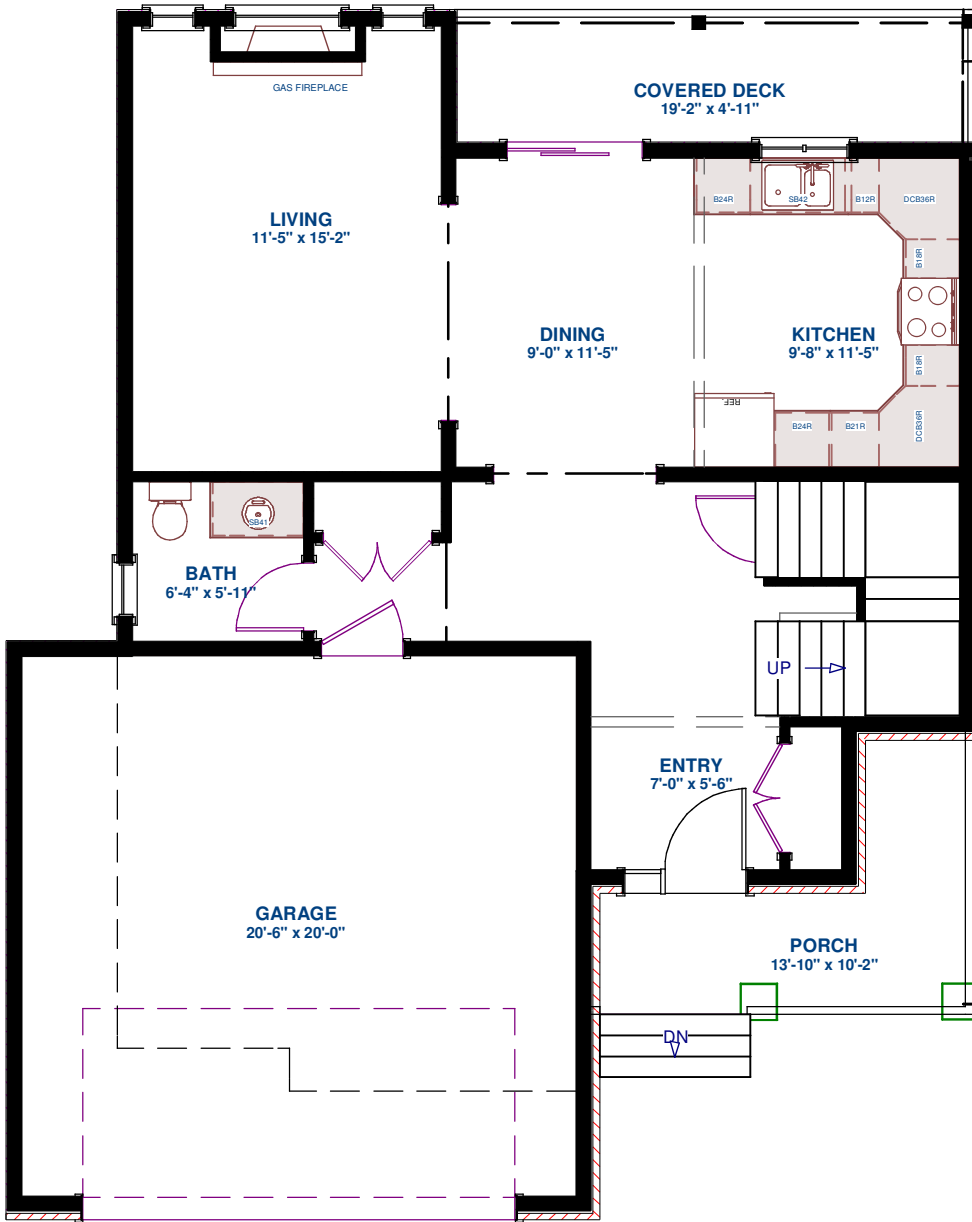

THE ORCHID

1744 SQFT

SIGNATURE
HOMES LTD.

THE ORCHID
1744 SQFT

SIGNATURE
HOMES LTD.