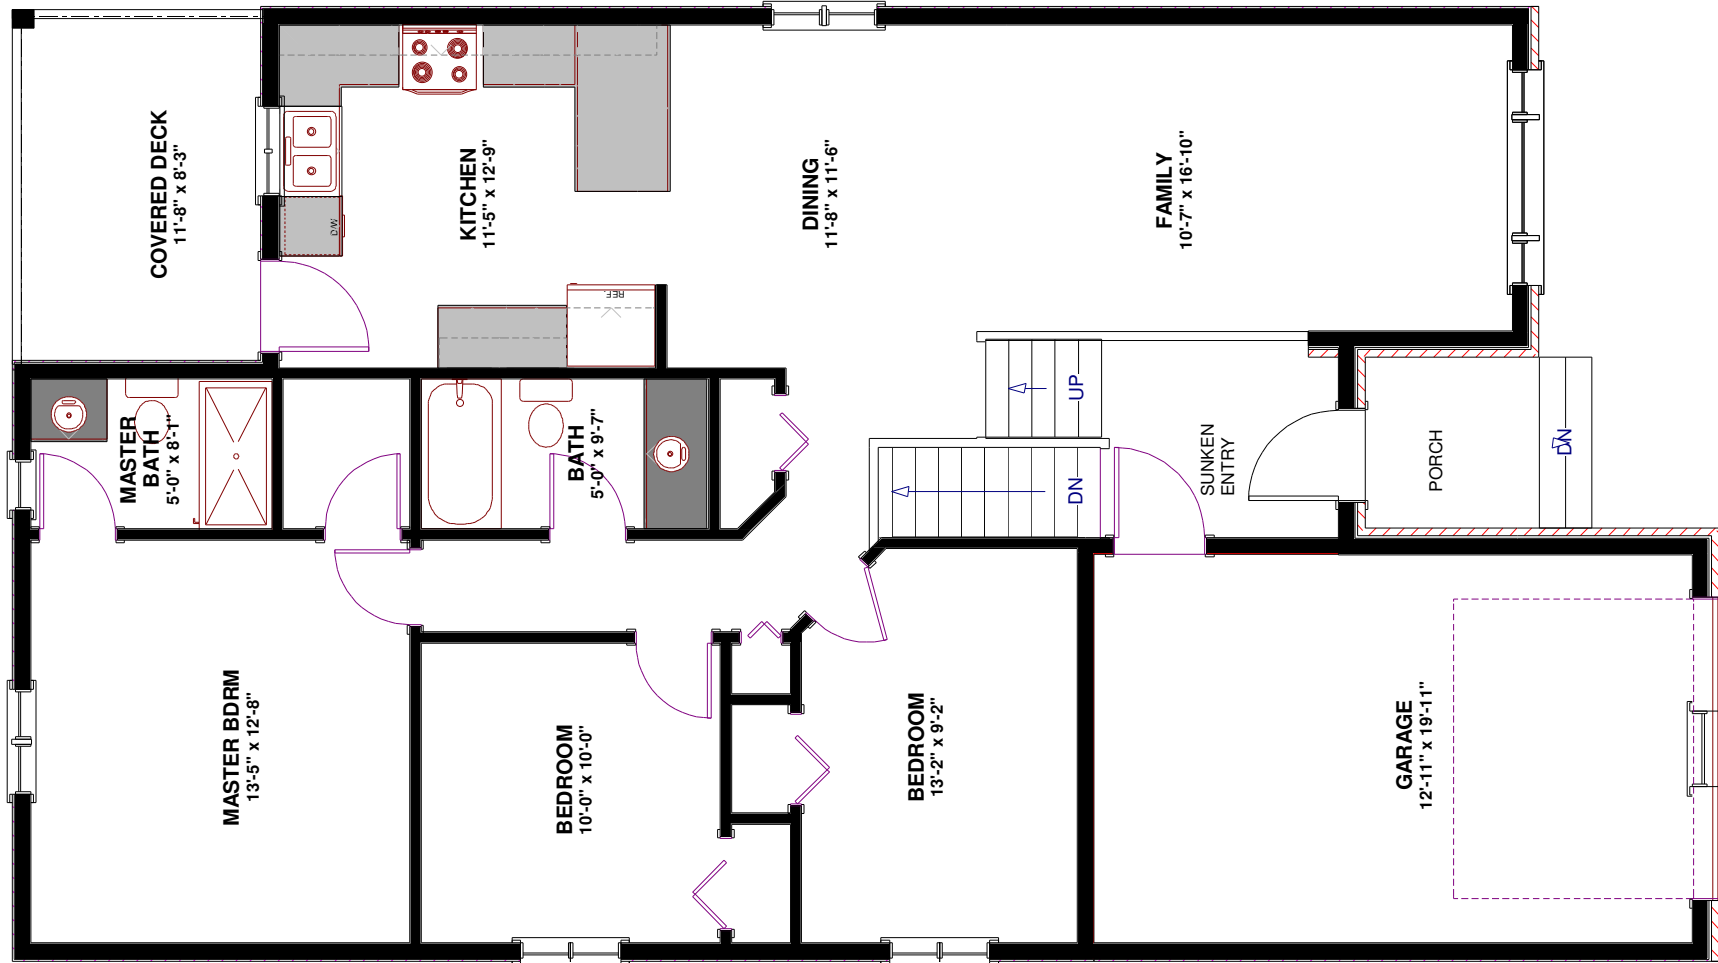

THE STONEBRIDGE

1281 SQFT

SIGNATURE
HOMES LTD.

THE STONEBRIDGE

1281 SQFT

SIGNATURE
HOMES LTD.